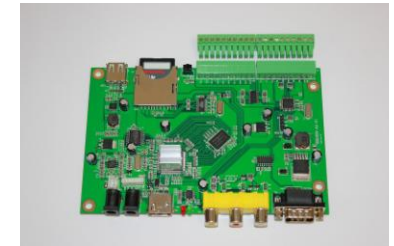

Electronics for Advertising

movebox® Platin

The new movebox® Full HD solid state player “PLATIN” provide you the highest standard of performance, reliability and affordability for interactive digital signage. Create your own playlist for HD Video, mp3 Audio and JPEG files and trigger it with push buttons or sensors. No delay when the input is triggered. This movebox® solid state player loops HD Video Clips seamlessly. For the data exchange just push-in the Memory Card or use the USB Flash Drive.

CRY-MBHD-PLATIN-GEH
PAL / NTSC (4:3 or 16:9)
AVI, MPG, MPEG, VOB, DAT,
DVIX, MOV, MKV, TS, WMV
up to 35 mbps

Picture Format
Audio Format
Video Output
Audio Output
Data Inputs
I/O Interface
Playlist
Memory Card Type
Play Time (HD File)
Input Voltage
Operation
Dimensions
Accessories

JPEG Files
MP3 Files
HDMI, Video (RCA)
RCA Stereo L/R
USB Typ A, RS232
20 Inputs (potential free)
.txt File (text editor program)
SDHC (Secure Digital High Capacity)
per 4 GB approx. 40 min.
12 VDC
Remote Control Unit (OSD Menue)
160 (184) x 104 x 27 mm (W/D/H)
Remote Control Unit, I/O Terminals
and Power Supply 100-240 VAC